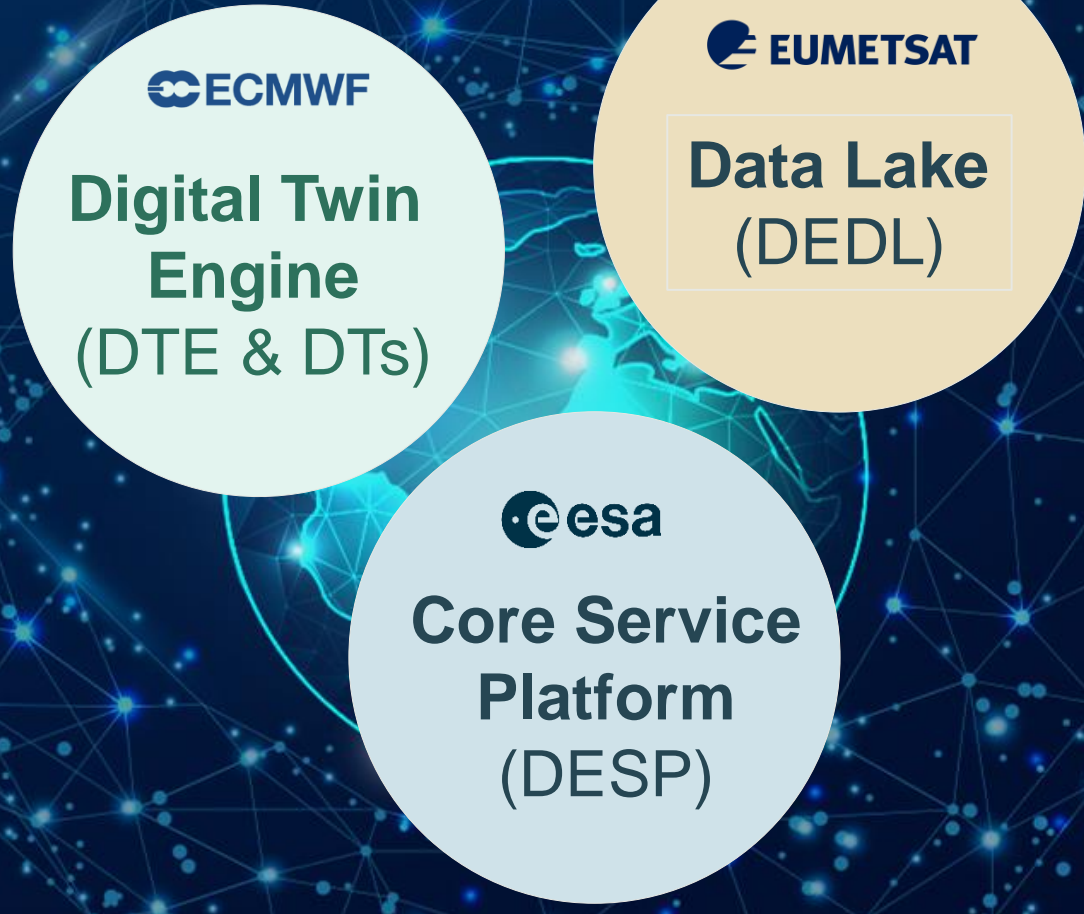

DestinE System

Funded by the
European Union

EUMETSAT

**External
HPC Providers**
Infrastructure (e.g.
EuroHPC)

**External
Cloud Providers**
Infrastructure

European Commission
Funding
Coordination
Governance

DestinE System

**Complementary
Data Providers**
Data

**Copernicus
Data Access**
Data

**3EE (ESA, ECMWF,
Eumetsat) Data Lakes**
Data

Users
Services consumers or
providers