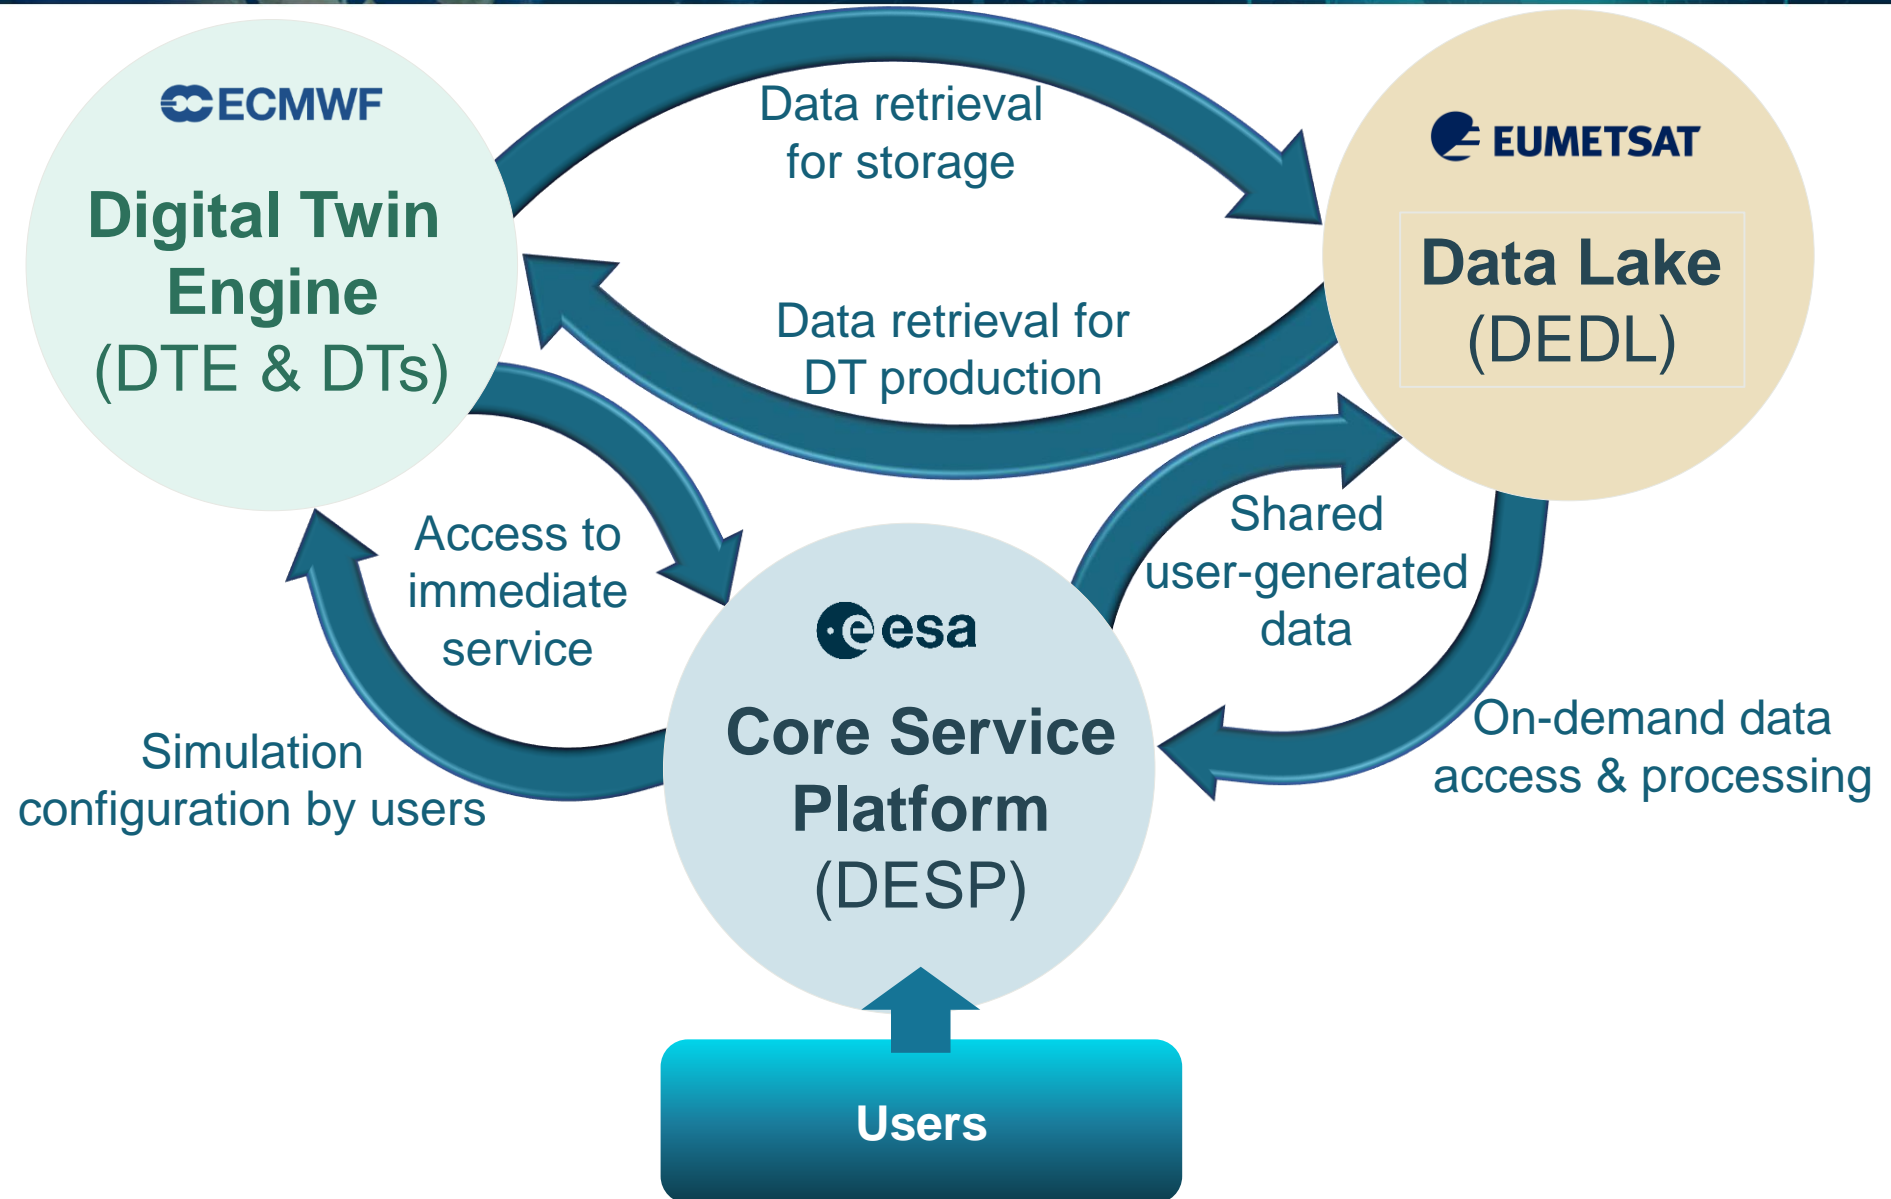

DestinE General Structure

1 System view - 3 Components

- Autonomously implemented & operated
- Light coupling through data access interfaces

3 Entities – 1 Team

DestinE System

Funded by the
European Union

EUMETSAT

**External
HPC Providers**
Infrastructure (e.g.
EuroHPC)

**External
Cloud Providers**
Infrastructure

European Commission
Funding
Coordination
Governance

DestinE System

**Complementary
Data Providers**
Data

**Copernicus
Data Access**
Data

**3EE (ESA, ECMWF,
Eumetsat) Data Lakes**
Data

Users
Services consumers or
providers

Project is in the early phase:

1 year since official start

Initial results are planned to be visible this year!