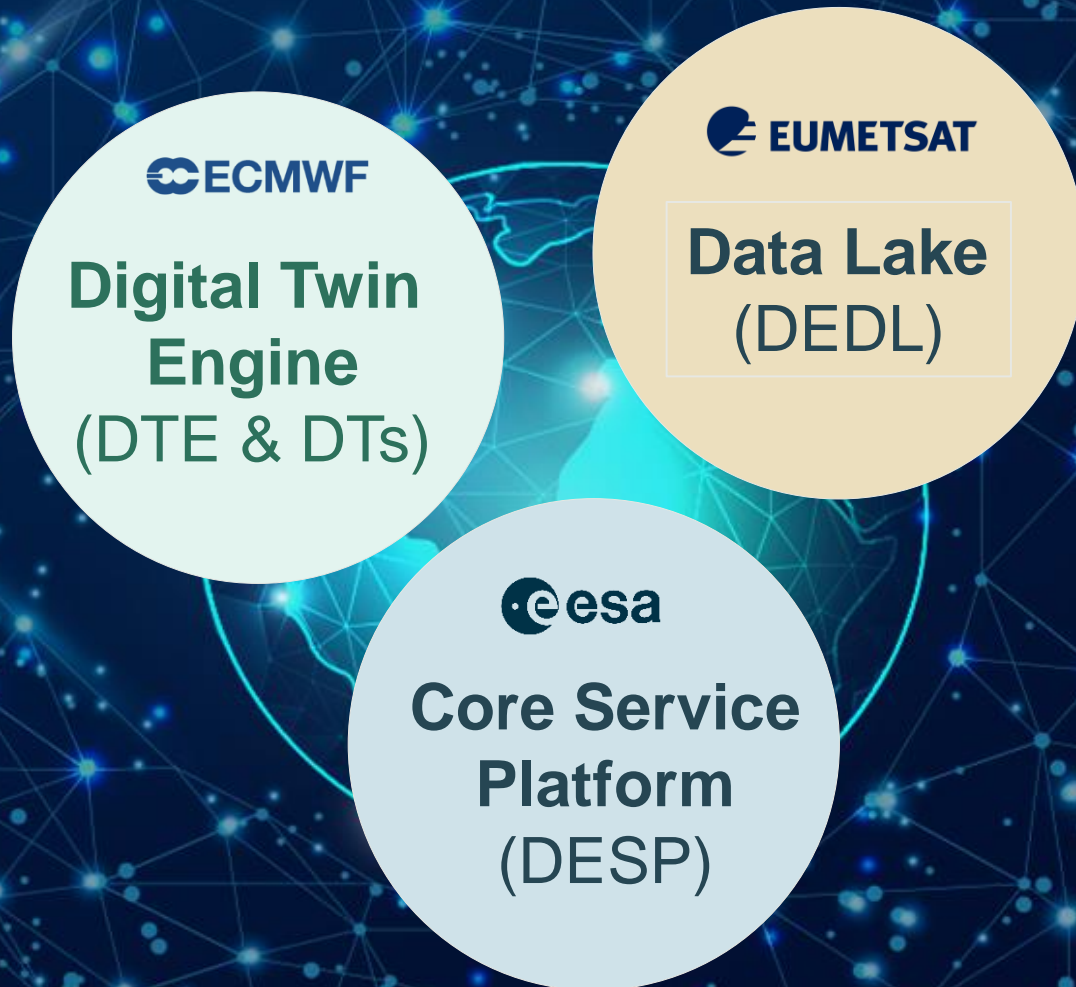

DestinE General Structure

1 System view - 3 Components

- Autonomously implemented & operated
- Light coupling through data access interfaces

3 Entities – 1 Team

DestinE System

Funded by the
European Union

EUMETSAT