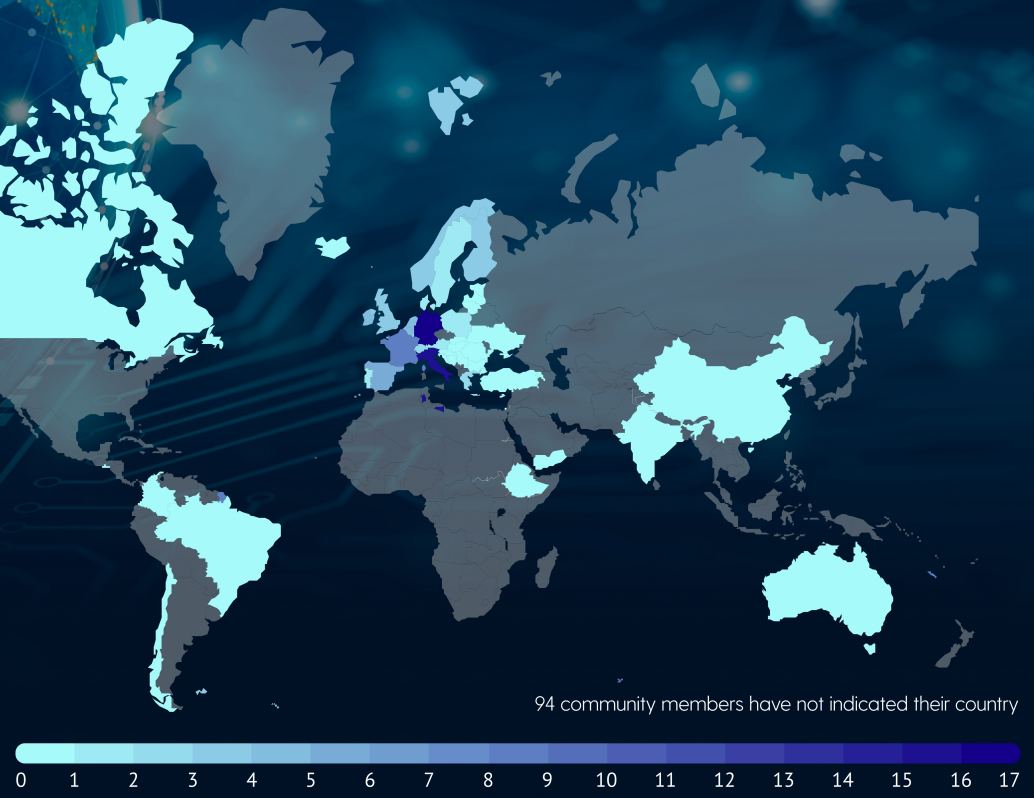

Destination Earth

Building the community Engage with us in co-creating our future DestinE

Destination Earth (DestinE) actively involves users and community members in the co-design, development and use of the DestinE components.

1,100+
Members

45+
Countries

DestinE planned community activities

-  Events, hackathons & webinars
-  DestinE services and discussion forum
-  Share and propose topics of interest
-  Resources, tools and training material

See how the DestinE community has grown as of the 3rd quarter of 2023.

% of community members by country of origin

Join our thriving community!

Be amongst the first to know about latest updates on DestinE components developments, the procured ESA DestinE use cases, the 2nd procurement round, other procurement announcements, and opportunities to shape the future of DestinE. **Don't miss out!**

Next Events

Discover the DestinE upcoming events to engage with us and be involved in the co-creation journey!

destination-earth.eu/event

11-15 December 2023
Hybrid - San Francisco (USA)
AGU23

14-19 April 2024
Hybrid - Vienna (Austria)
EGU General Assembly 2024