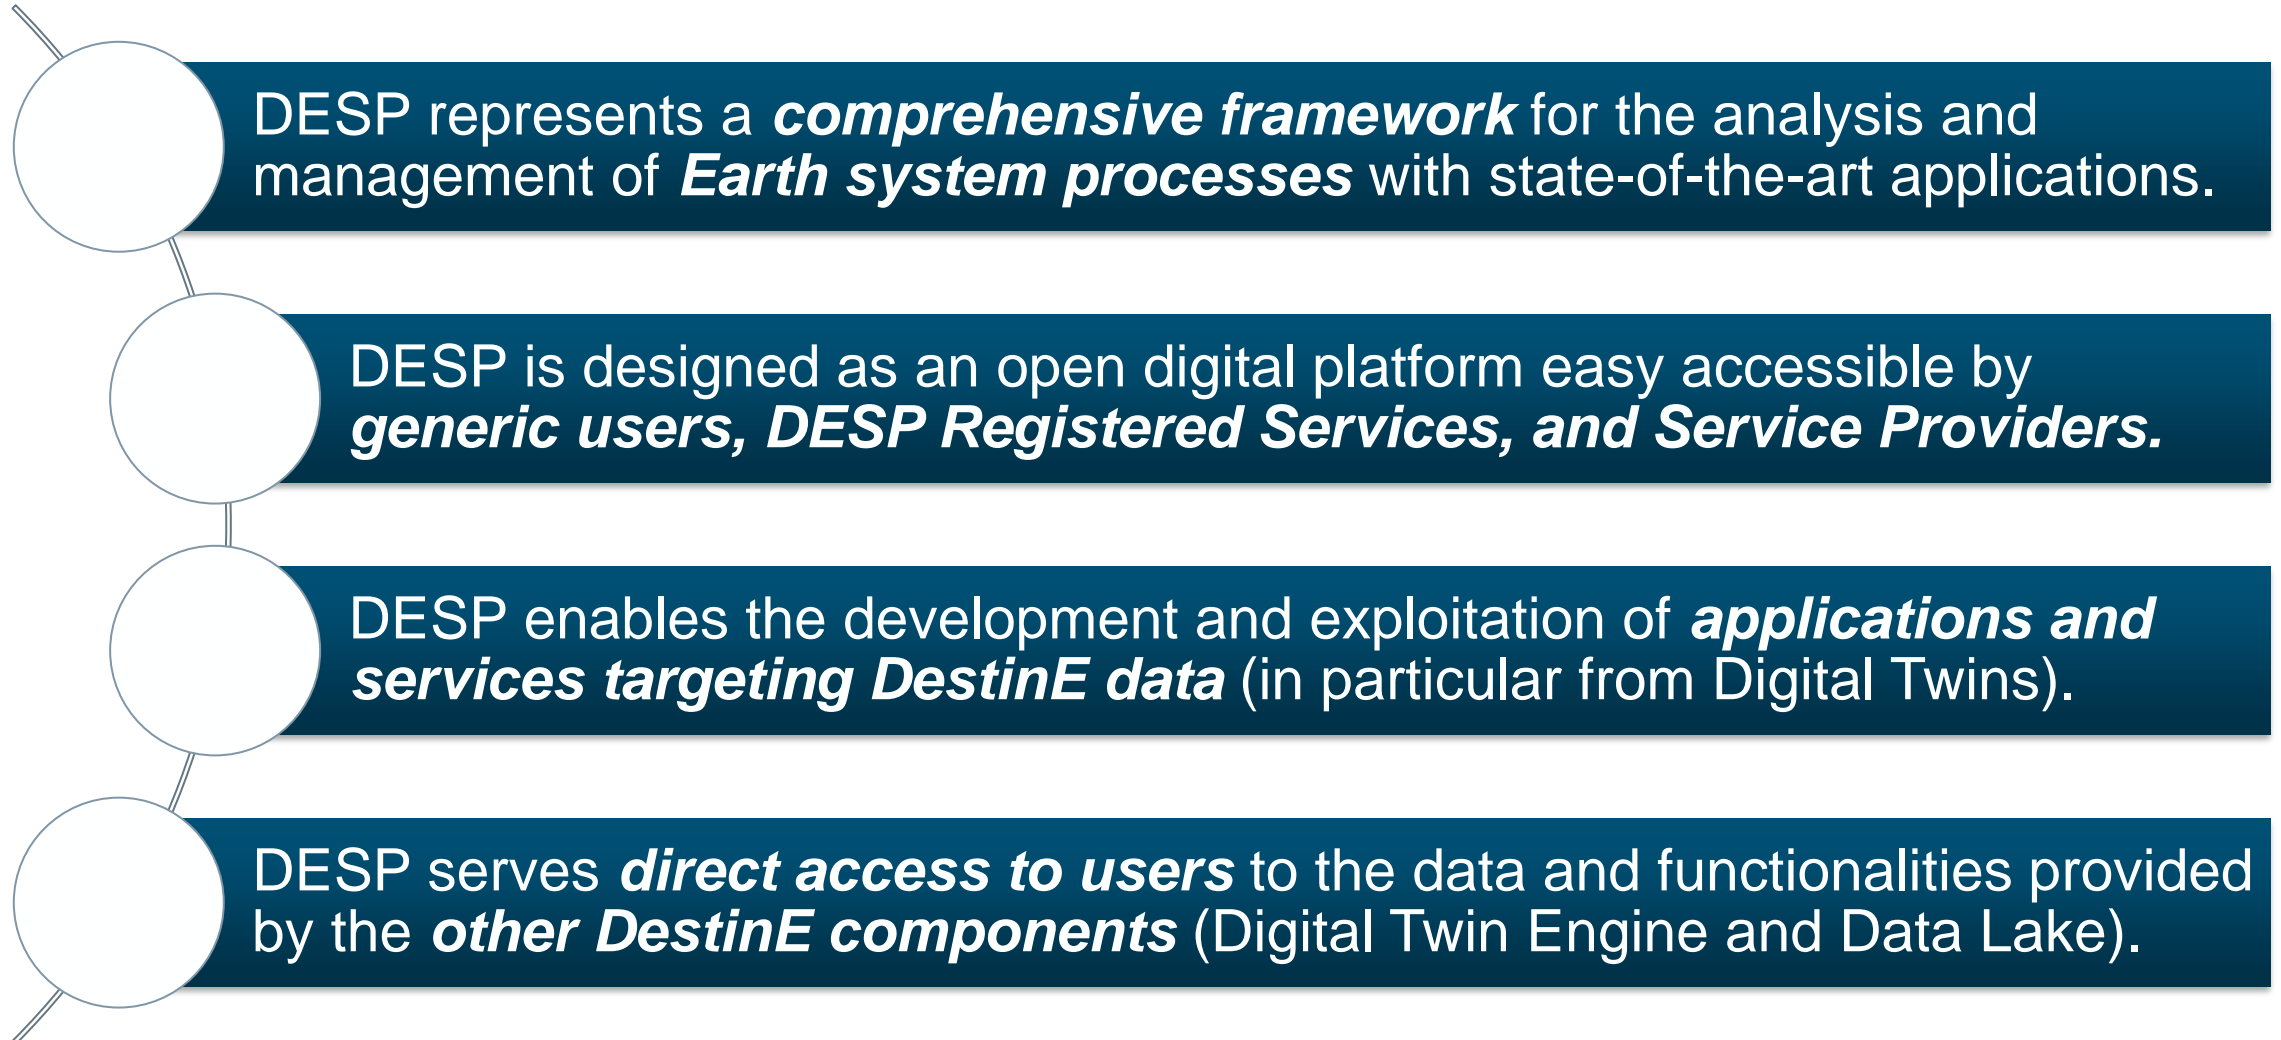

# DestinE System Overview

DestinE is building a highly accurate digital model of the Earth.

ESA's role in DestinE is to develop DestinE's Core Service Platform (DESP), the ***access point for users*** to DestinE system.

DESP represents an ***ecosystem of services*** providing an environment for ***evidence-based policy and decision-making*** supporting tools development, and designed to be functional for a wide ***variety of user profiles***.

DESP favors a service approach that efficiently manages the allocation of resources to user needs, including the ***easy adaptation to different user scenarios***.

- DESP Services shall include scalability options.

DESP is procured by ESA but fully implemented and operated by external entities.

DESP is planned for a *large user community* and designed to be *inclusive, collaborative, and flexible* to adapt to user needs.