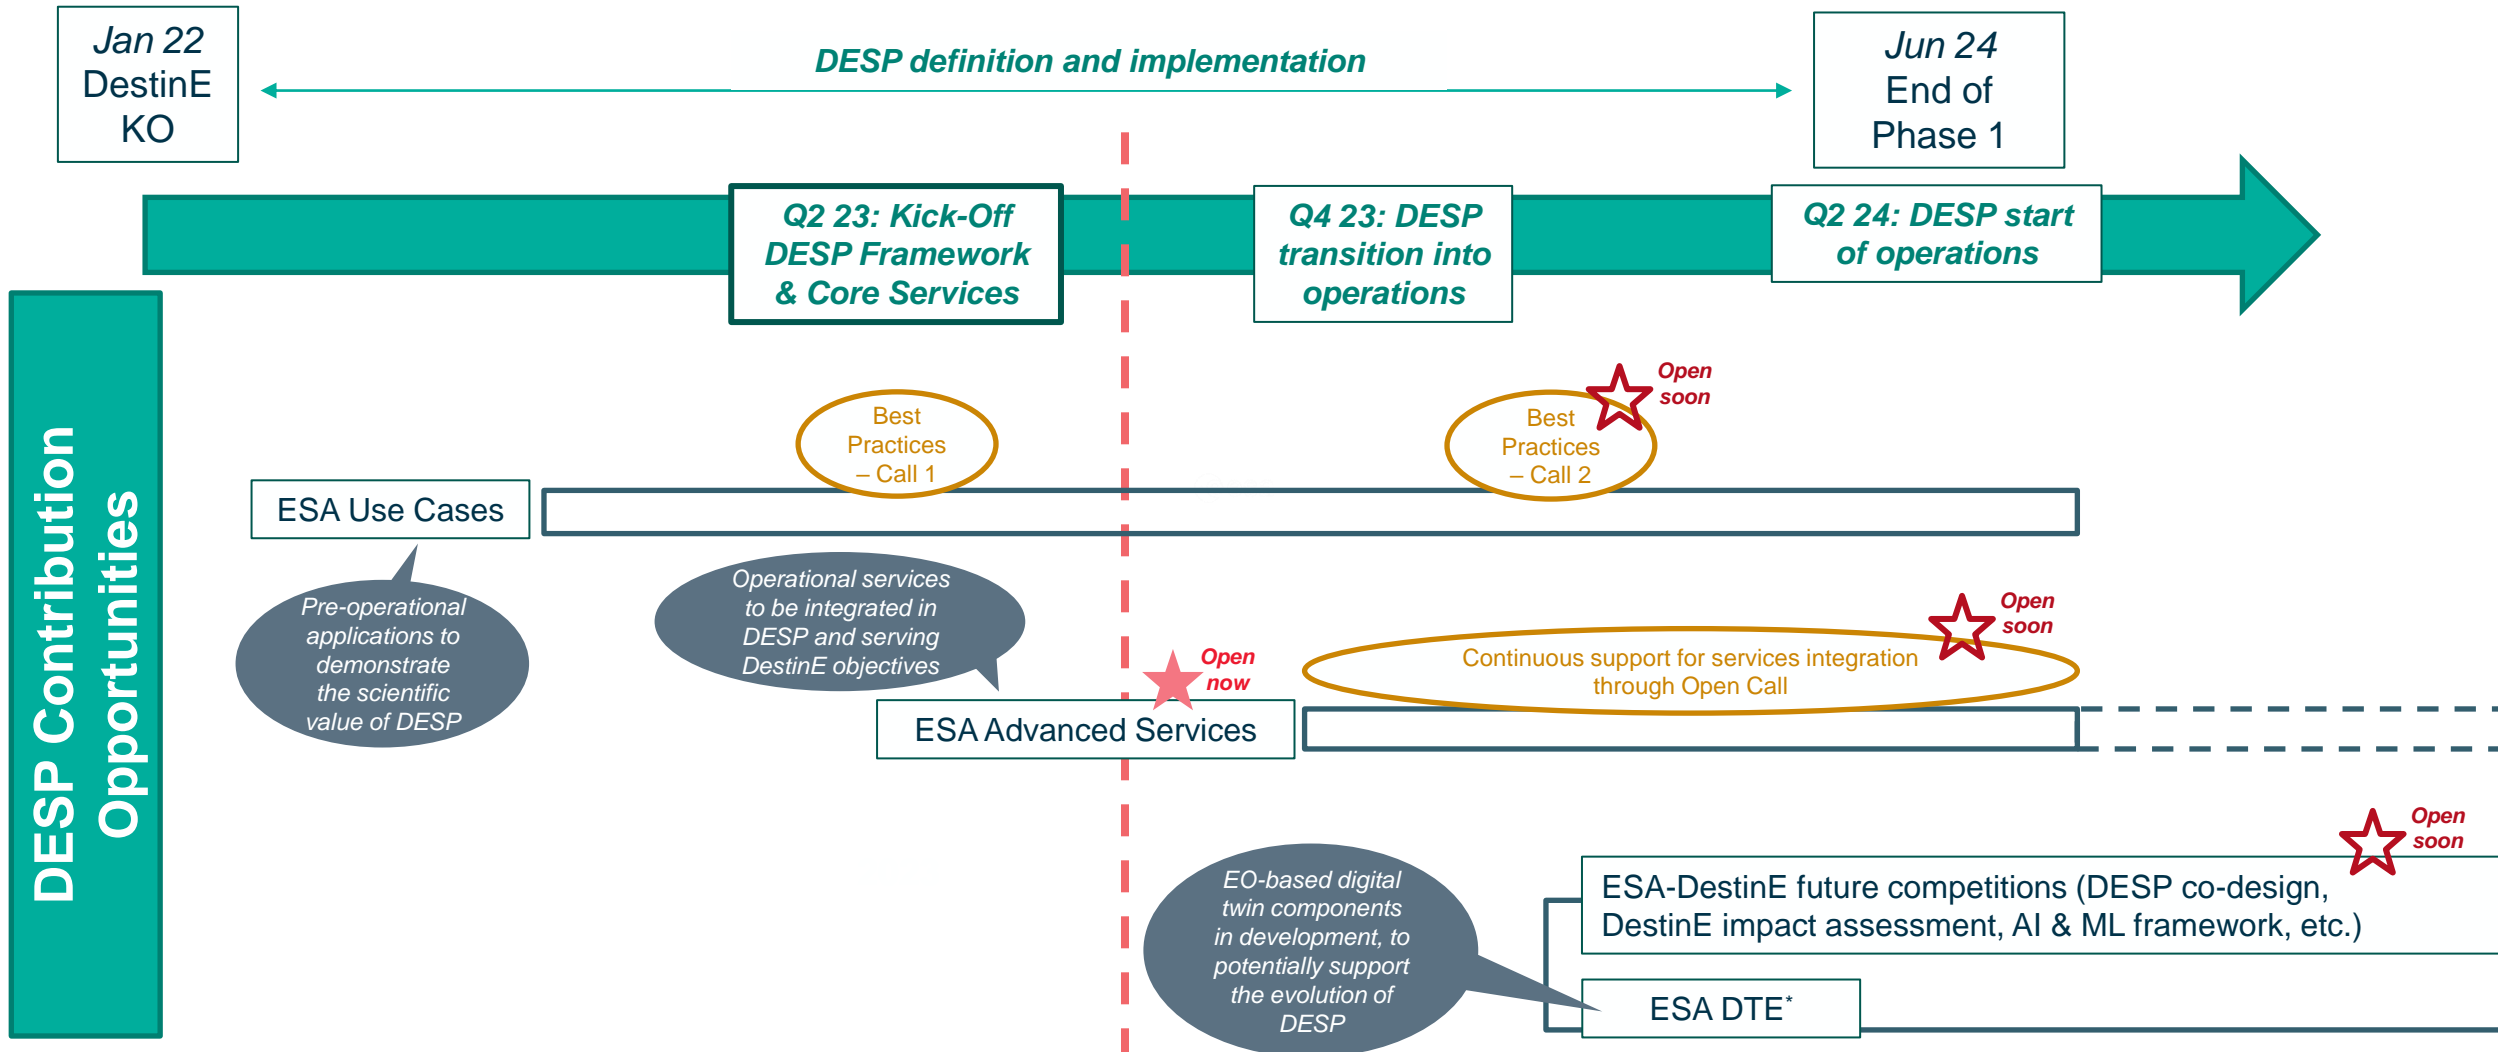

DESP Contribution Opportunities

*ESA Digital Twin Earth (DTE) programme, designed to demonstrate the potential value of EO for the future evolution of DestinE, alongside national digital twin initiatives (<https://dte.esa.int/>).