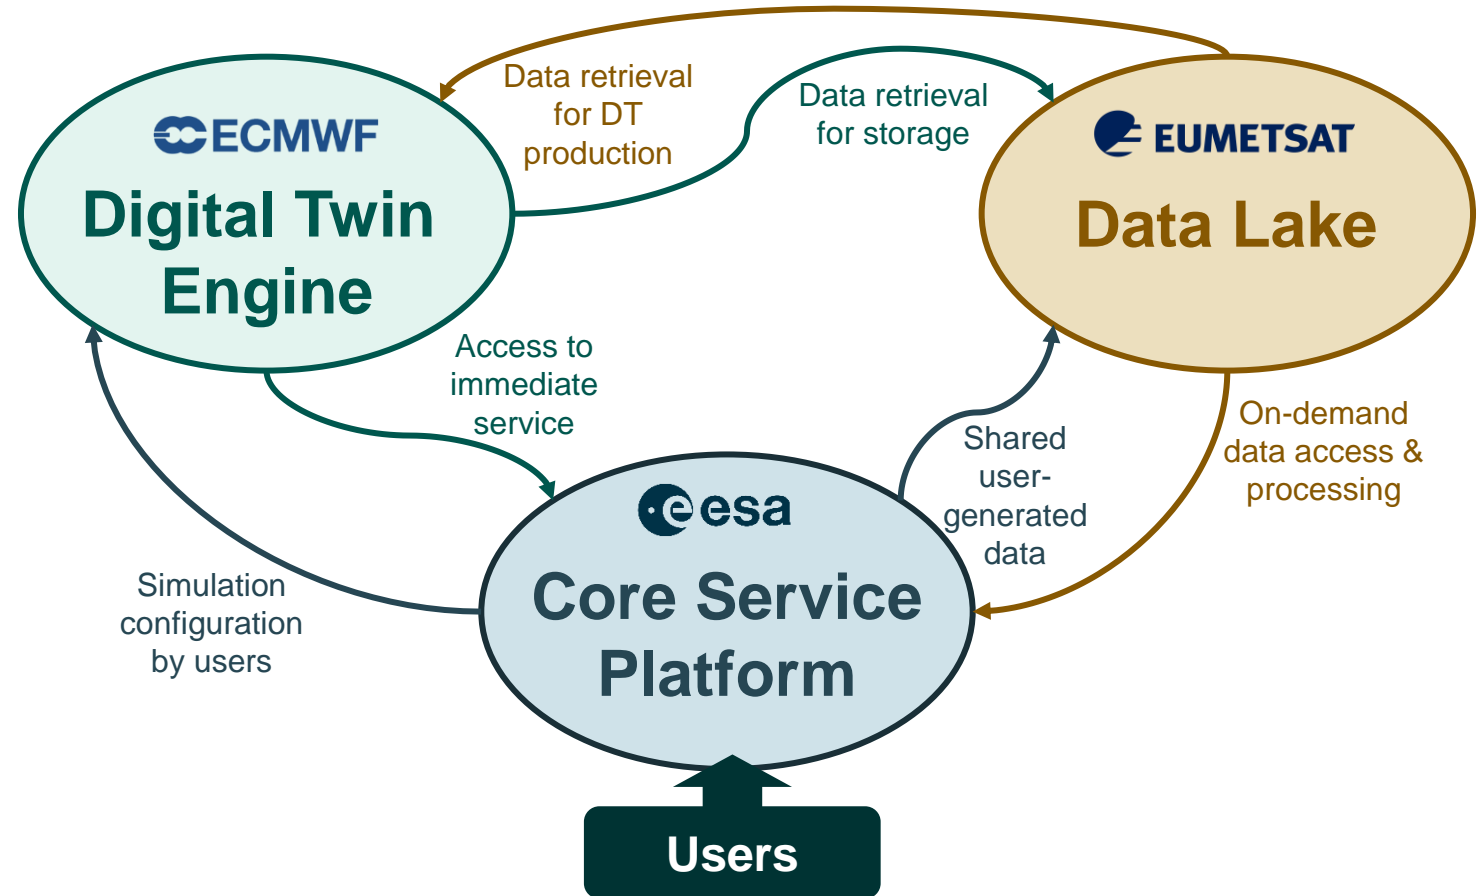

# DestinE System Overview

DestinE is building a highly accurate digital model of the Earth.

ESA's role in DestinE is to develop DestinE's Core Service Platform (DESP), the ***access point for users*** to DestinE system.

DESP represents an ***ecosystem of services*** providing an environment for ***evidence-based policy and decision-making*** supporting tools development, and designed to be functional for a wide ***variety of user profiles***.

DESP favors a service approach that efficiently manages the allocation of resources to user needs, including the ***easy adaptation to different user scenarios***.

- DESP Services shall include scalability options.

# DESP Ecosystem Overview