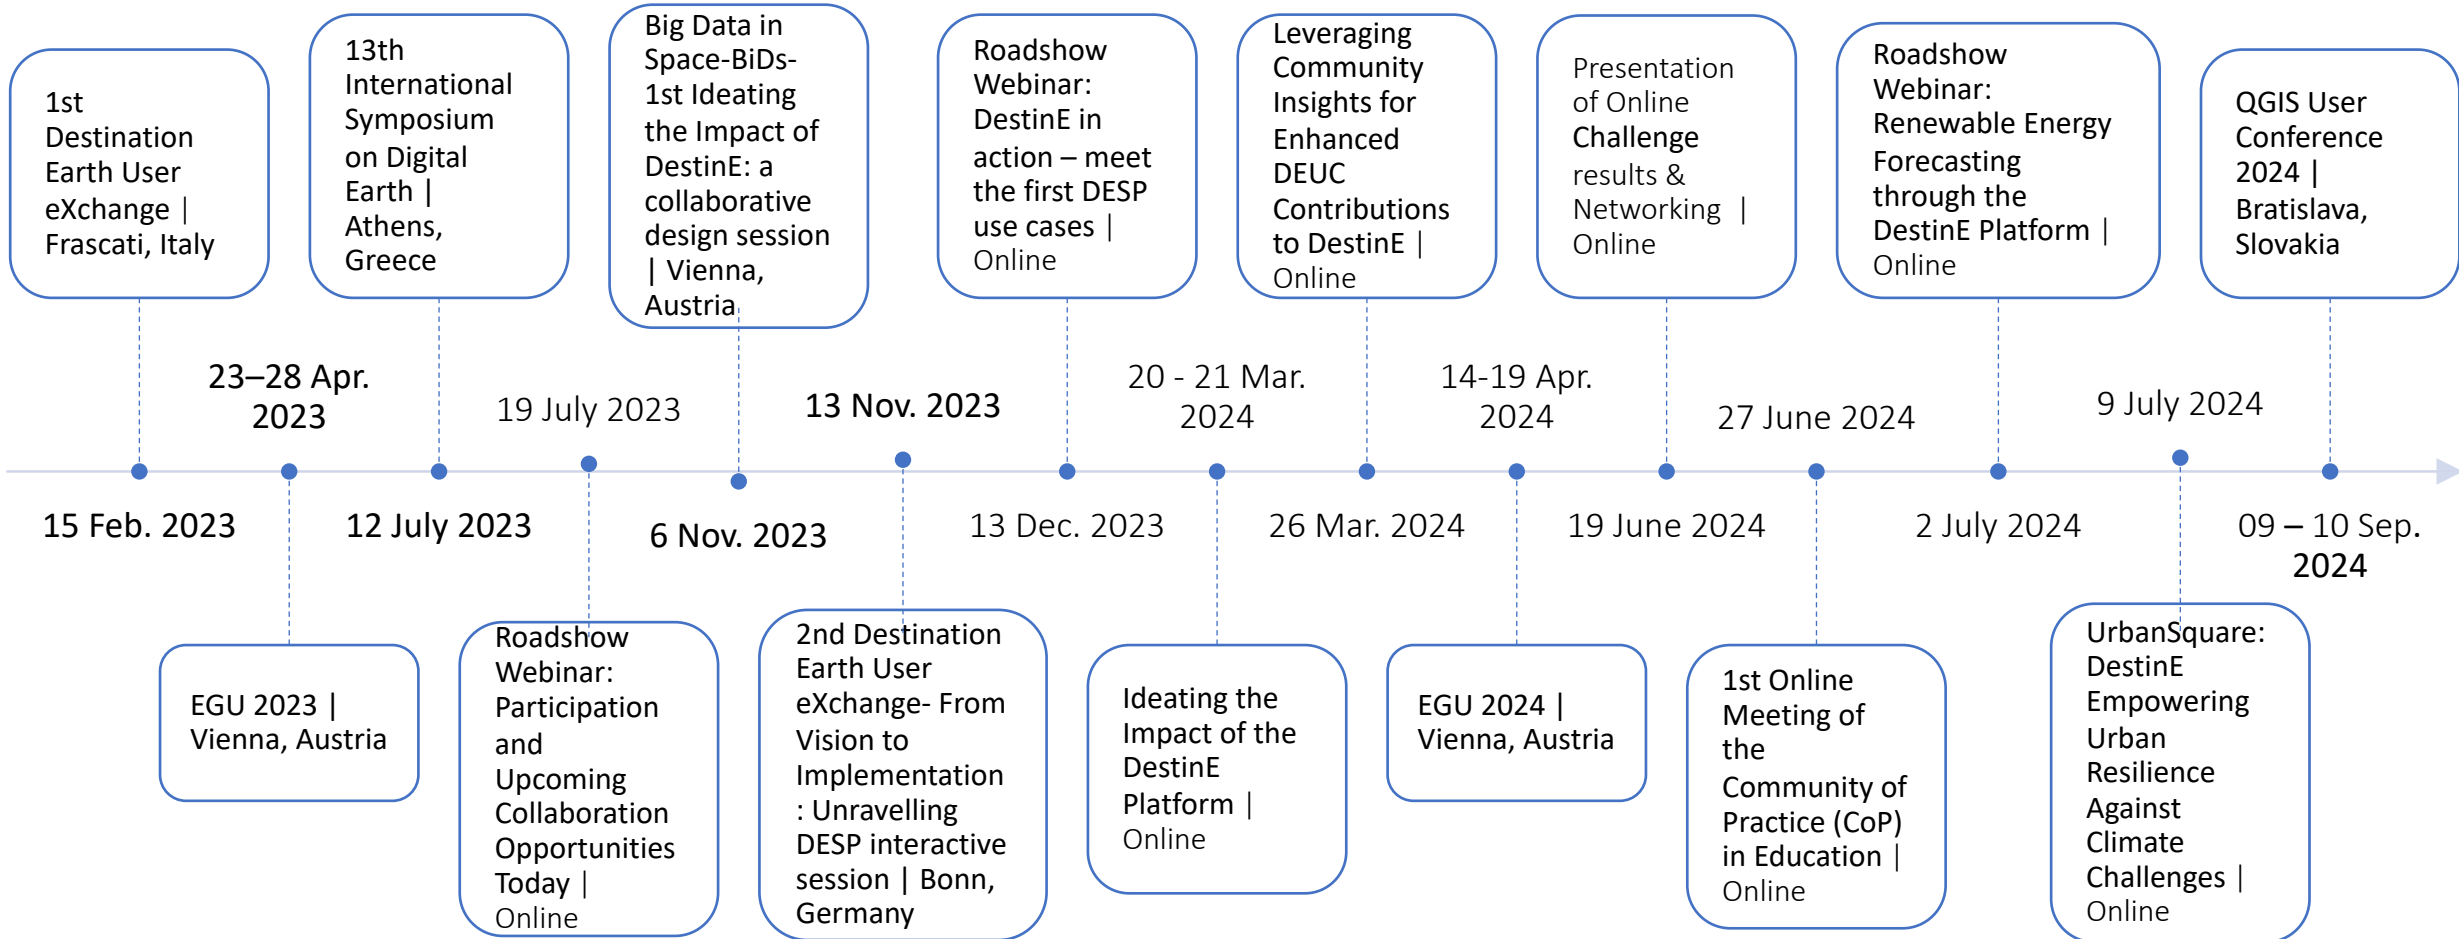

- Actively engage the broad community of DestinE stakeholders, gathering their recommendations, and encouraging their direct involvement and guidance in the continuous evolution of the DestinE infrastructure towards the future phases of the initiative

Community Building &
Communities of Practice
development

- Development of MOOCs that will guide the perspective users to get familiarized with DestinE platform

DEUC's Community Events

Past events

DEUC's Community Events