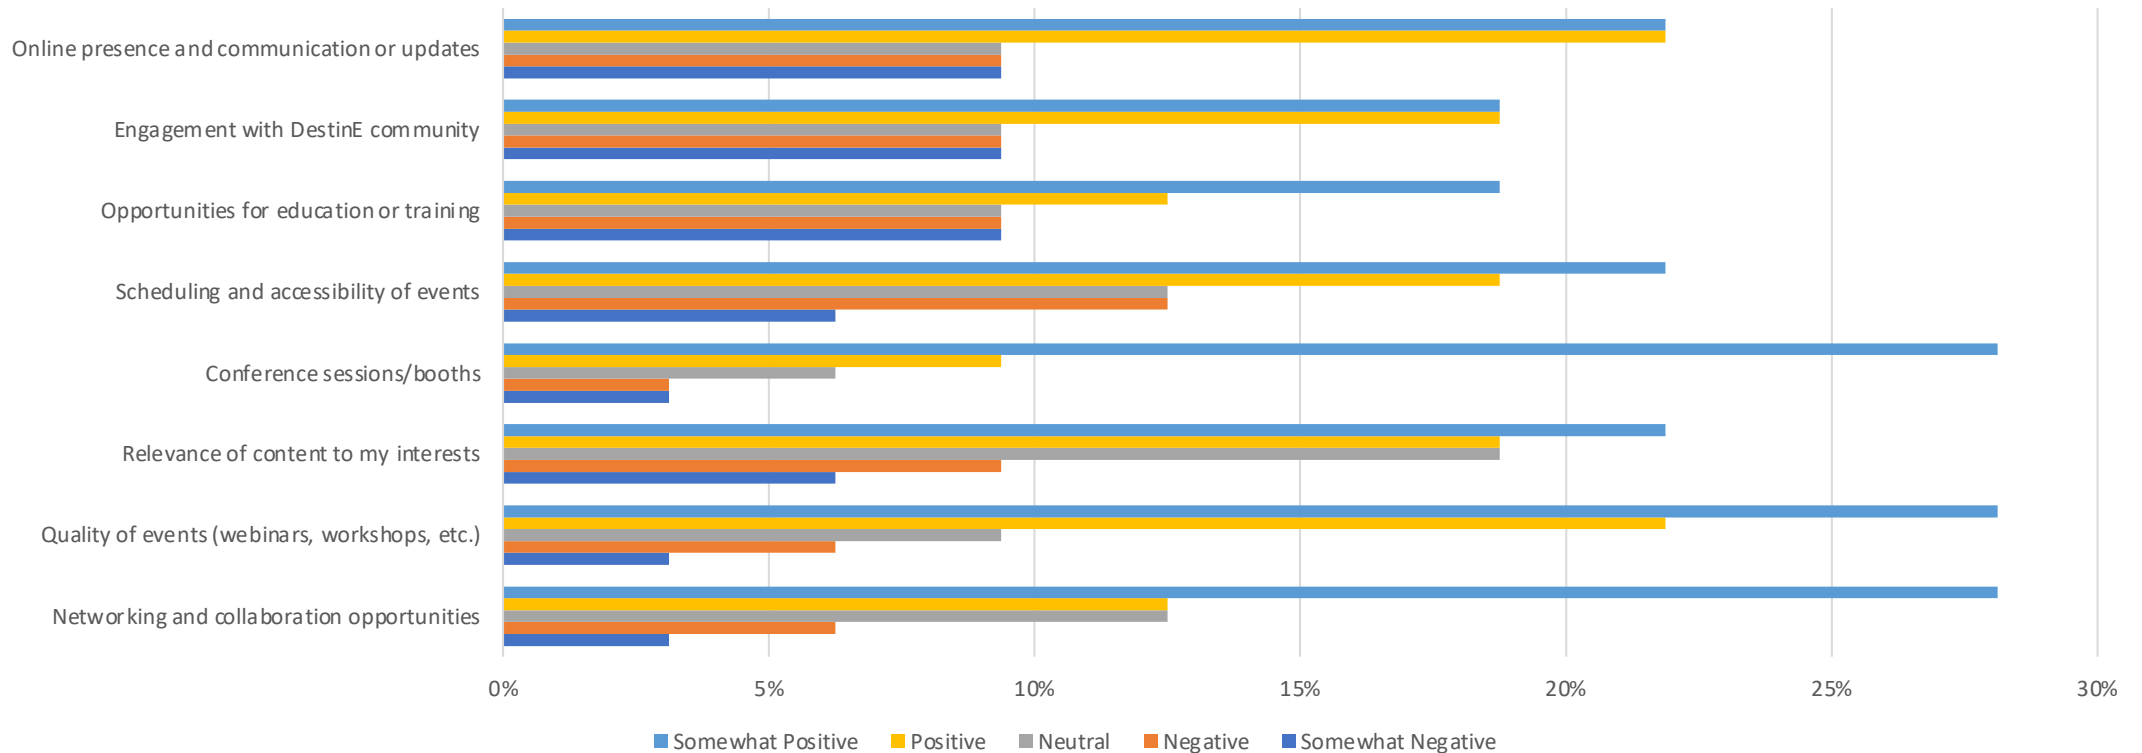

Community Members Insights

Rate the following aspects of your experience within DestinE community