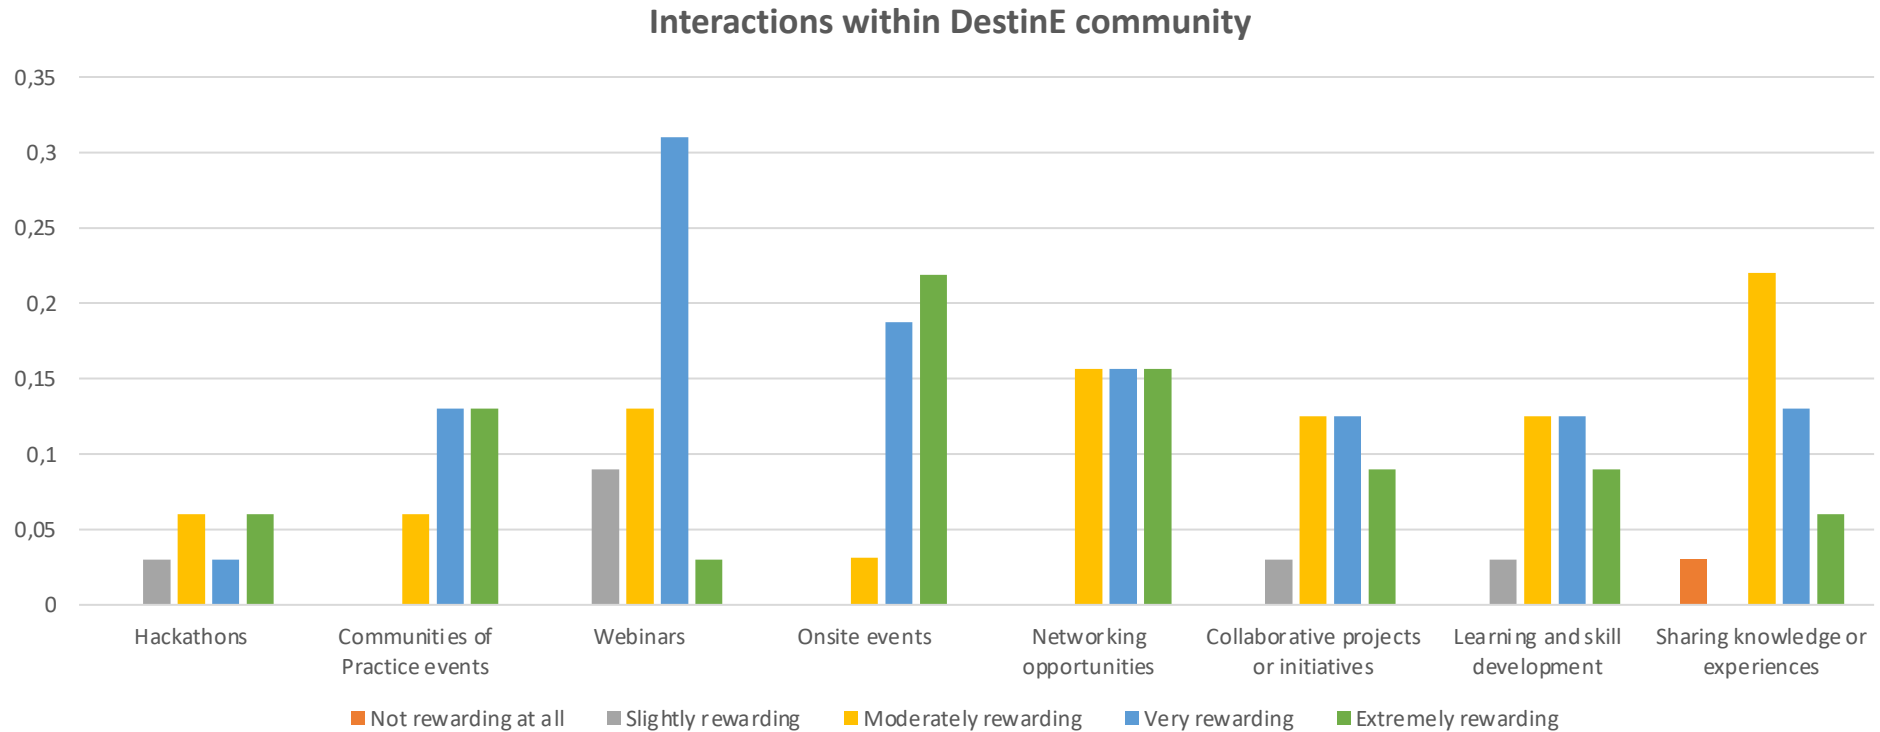

Community Members Insights