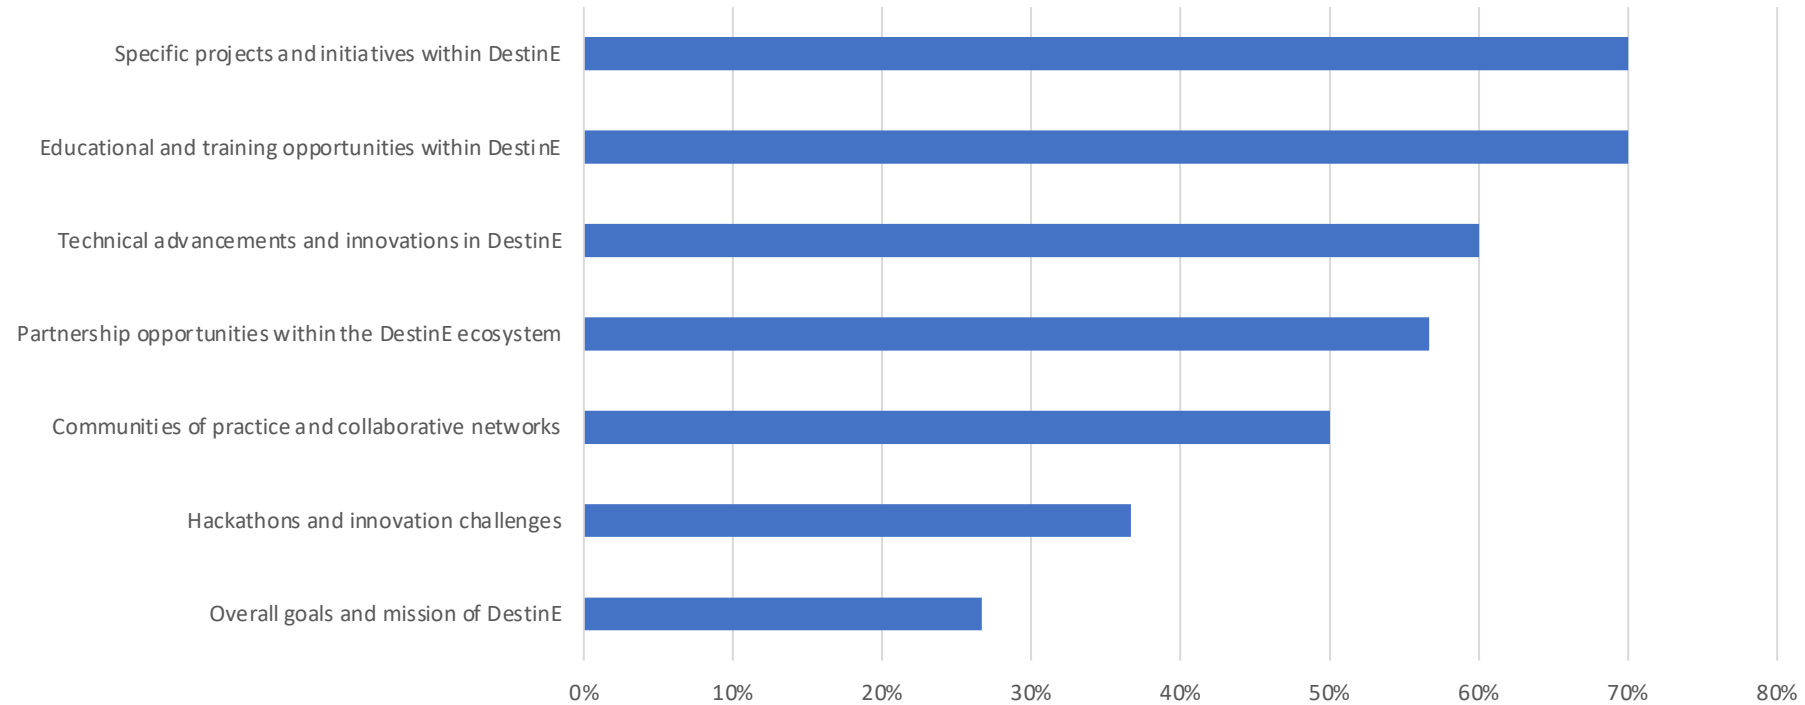

Quality of information about DestinE tools and services

■ Very Poor ■ Poor ■ Average ■ Good ■ Excellent

Community Members Insights

Perceived benefit of activities and events

Community Members Insights

Which topics would you like to see more in future DestinE events?