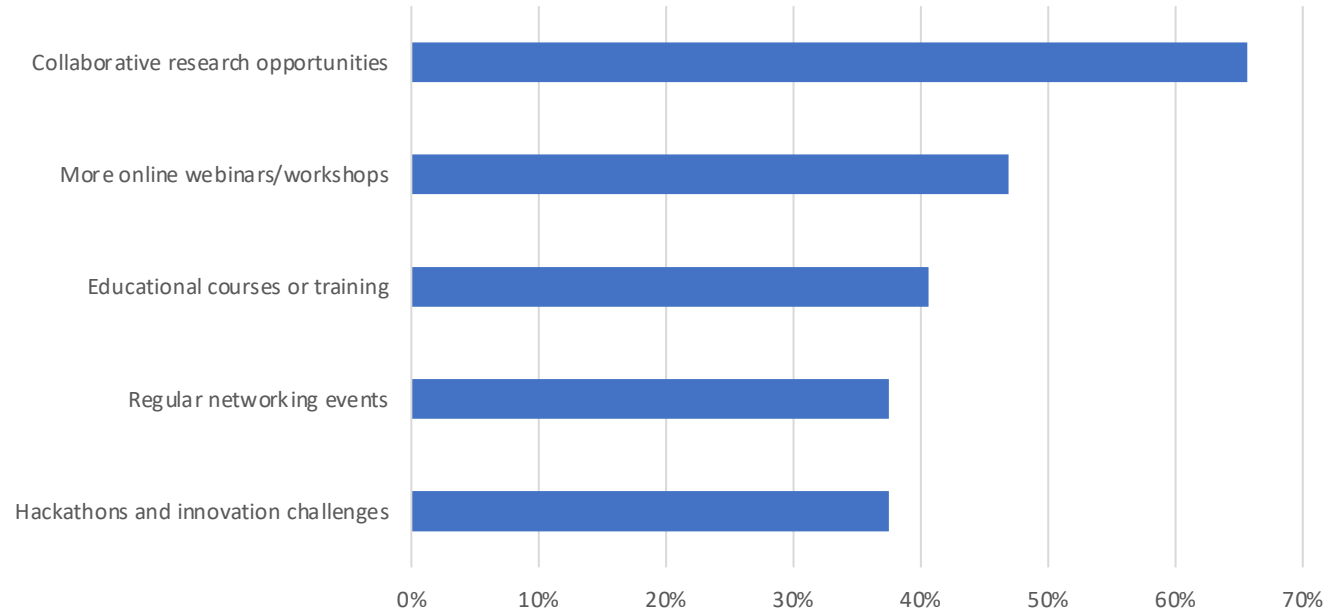

Community Members Insights

How would you prefer to engage with DestinE in the future?