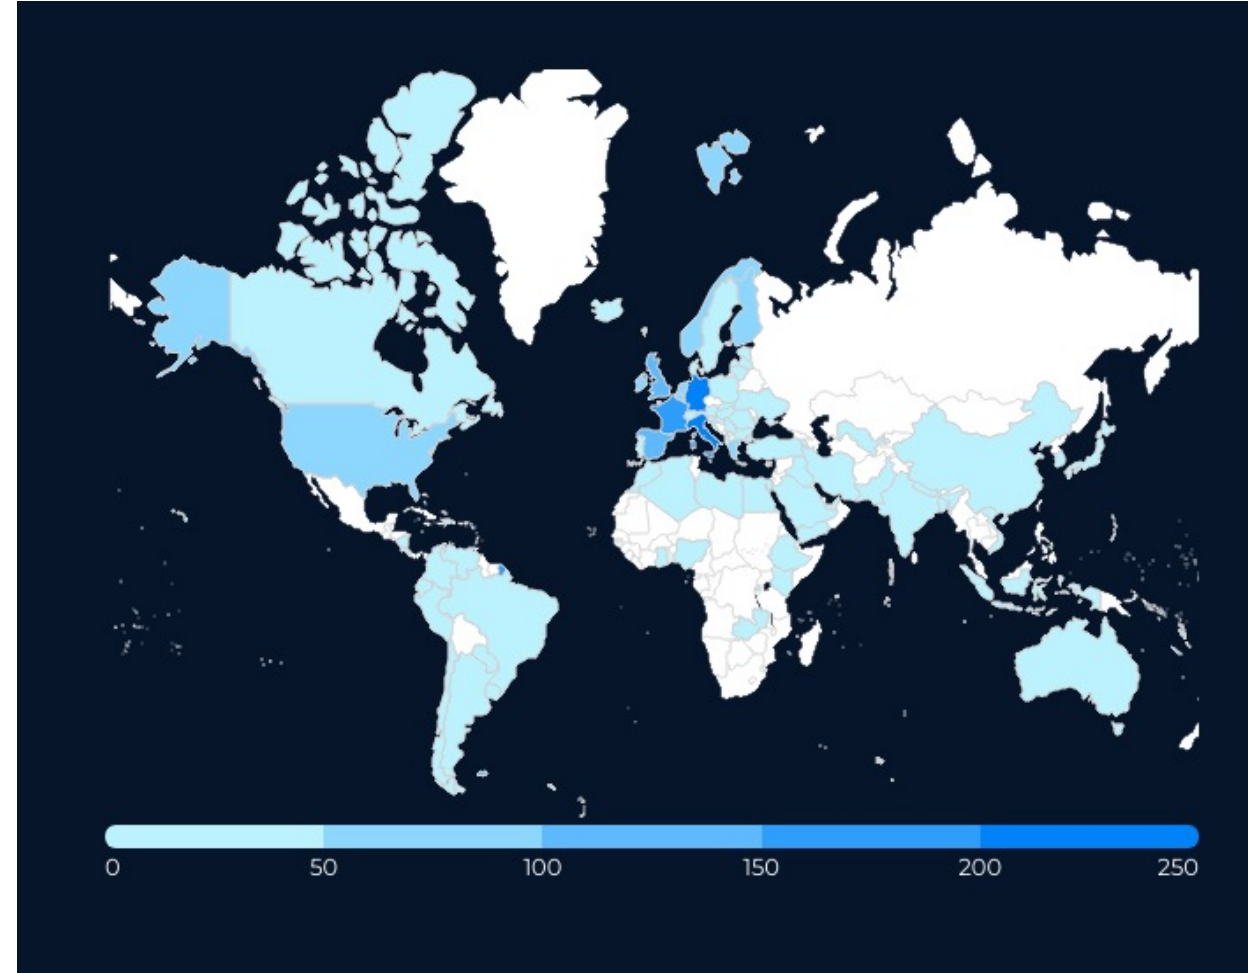

Upcoming events

Communities of Practice (CoP) meetings continuation

Hackathon | Online

Autumn 2024

Autumn 2024

Winter 2024 - 2025

MOOC on Introduction to DestinE and the DestinE Platform | Online

DestinE Community: Key Statistics