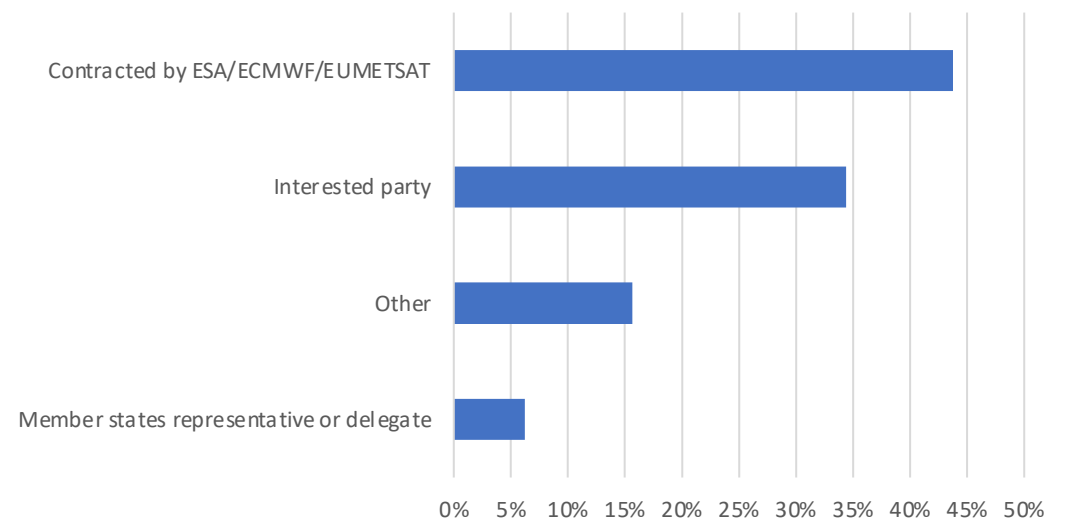

Upcoming events

Communities of Practice (CoP) meetings continuation

Hackathon | Online

Autumn 2024

Autumn 2024

Winter 2024 - 2025

MOOC on Introduction to DestinE and the DestinE Platform | Online

DestinE Community: Key Statistics

Community Members Insights

How would you identify yourself

Involvement with DestinE

Which field best describes your primary area of focus?

Community Members Insights

How well-informed do you feel about

Community Members Insights