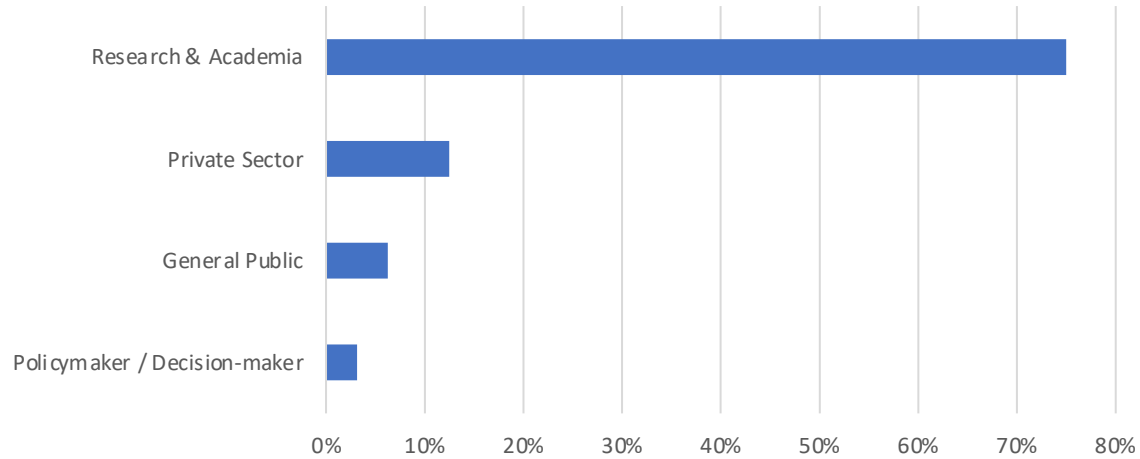

Upcoming events

Communities of Practice (CoP) meetings continuation

Hackathon | Online

Autumn 2024

Autumn 2024

Winter 2024 - 2025

MOOC on Introduction to DestinE and the DestinE Platform | Online

DestinE Community: Key Statistics

Community Members Insights

How would you identify yourself

Involvement with DestinE

Which field best describes your primary area of focus?

Community Members Insights

How well-informed do you feel about

Community Members Insights