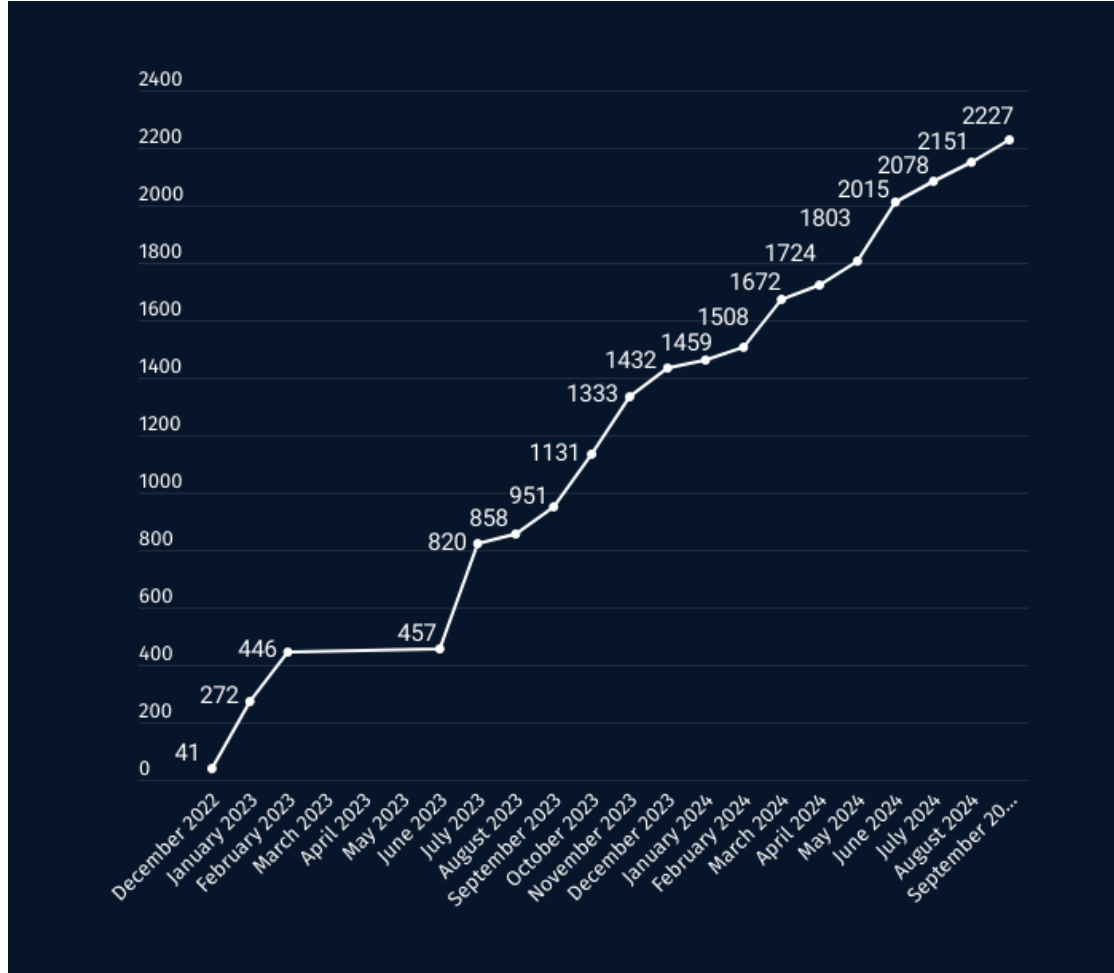

Upcoming events

Communities of Practice (CoP) meetings continuation

Hackathon | Online

Autumn 2024

Autumn 2024

Winter 2024 - 2025

MOOC on Introduction to DestinE and the DestinE Platform | Online

DestinE Community: Key Statistics