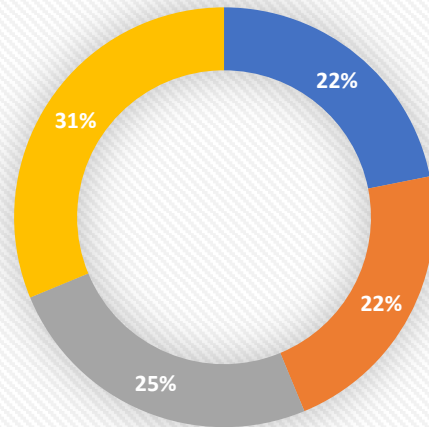

Community Members Insights

Rate the following aspects of your experience within DestinE community

Community Members Insights

What motivates you to participate in the DestinE community?

Community Members Insights

How would you describe your level of participation in DestinE so far?

■ Highly active ■ Not actively ■ Moderately active ■ Minimally active

- Highly active (contributing to discussions, attending events regularly, participating in collaborative projects)
- Not actively participating (interested, but not engaged yet)
- Moderately active (attending some events, following updates, occasional collaboration)
- Minimally active (mostly following updates, limited event attendance)